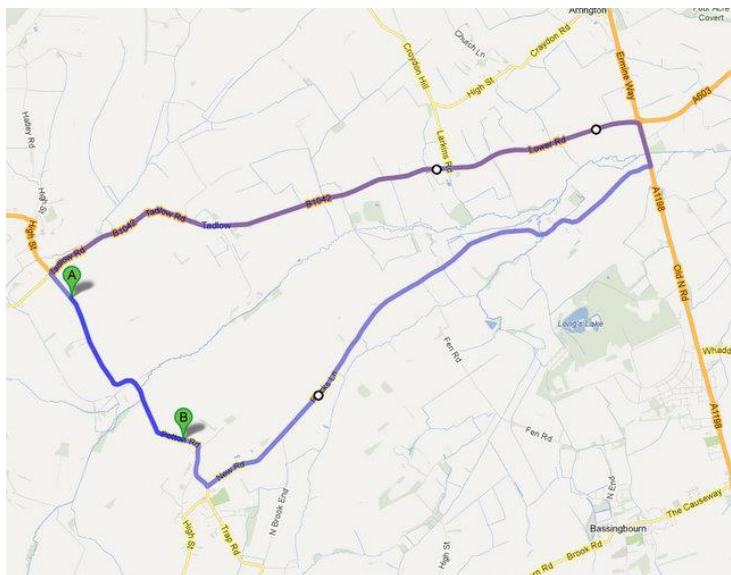

Course: f14/25 - description

This event is being run on the f14/25 course.

START: on the Wrestlingworth-Guilden Morden road approx. 540 yards, south of Wrestlingworth crossroads and 460 yards north of Common Farm. Proceed south to Guilden Morden where turn **LEFT** (M) 1.95 miles (2nd circuit 13.73 miles) into New Road leading to Shingay cum Wendy and Wendy to T junction 6.34 miles (2nd circuit 18.12 miles) with A1198. At junction bear **LEFT (CAUTION)** (M) to roundabout, where bear **LEFT** (M) onto B1042 to Tadlow and cross roads at Wrestlingworth where bear **LEFT** (M) 11.48 miles (2nd circuit 23.26 miles) on unclassified road to Guilden Morden and pass start – Repeat circuit and pass start again and in approx. 1.5 miles to: **FINISH** at south of farm entrance, 50 yards south of Water Hydrant sign and 72 yards north of Bend sign and 149 yards north of large 30 sign. (25 miles

Headquarters at Steeple Morden Village Hall
29, Hay Street, Steeple Morden, Royston, Herts, SG8 0PD
PLEASE NOTE: APROX 4 MILES TO START

ALLOW 20 MINS TO START POINT

ALL RIDERS MUST SIGN IN AND OUT

OTHERWISE NO TIME WILL BE GIVEN

Presents

A 2 Up 12.5 mile and Solo 25 Mile Time Trial Event

27th August 2022 Course F14/25

Solo off at 14:01 2UP off at 14.46

Promoted under Cycling Time Trials Rules and Regulations

Timekeepers: Mike Bannister, Debbie Knott
Event Secretary: Dan Nickolay/Norma Nickolay
105 Ely Close
Stevenage
Herts
SG1 4NR
Home 01438 723701
Mobile 07770 885990

Headquarters address: Steeple Morden Village Hall, 15 Hay Street,
Royston, Hertfordshire, SG8 0PD. PLEASE NOTE: APROX 4 MILES TO
START - ALLOW 20MINS TO START POINT

Awards

Men's Solo	1 st £20	2 nd £15	3 rd £10
Ladies Solo	1 st £20	2 nd £15	3 rd £10
2 UP	1 st £30	2 nd £20	3 rd £10
Team Fasted Three	1 st £30	2 nd £20	3 rd £15